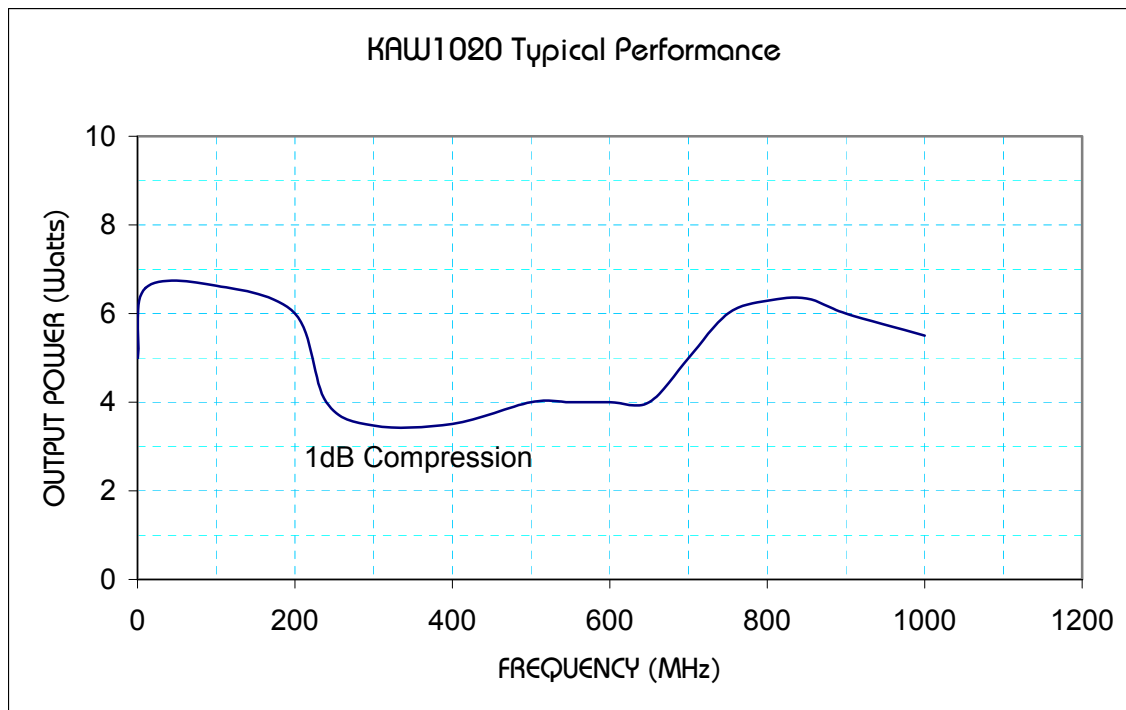

MODEL KAW1020
5 WATTS CW
500 kHz - 1000 MHz

The Model KAW1020 is a general-purpose, wideband RF power amplifier for signals in the 500 kHz to 1000 MHz frequency range. No tuning, band switching, or adjustments of any kind are required to operate this unit. Power output is in excess of 5 Watts into a 50-Ohm load. Power gain is a minimum 36 dB making the amplifier compatible with drive power levels provided by most commercially available signal generators.

Protection against excessive heat rise of the amplifier module heatsink is by a temperature-sensing switch that interrupts the gate bias supply to the amplifier devices when activated. Operation resumes automatically when temperature has returned to normal operating temperature.

SPECIFICATIONS
Model KAW1020

RATED POWER OUTPUT	5 Watts
INPUT FOR RATED OUTPUT	5.0 mW maximum
POWER OUTPUT @ 1dB COMPRESSION	3.5 Watts minimum
FLATNESS	± 2.0 dB maximum unlevelled
FREQUENCY RESPONSE	500 kHz - 1000 MHz instantaneously
GAIN	36 dB minimum
INPUT IMPEDANCE	50 Ohm nominal
OUTPUT IMPEDANCE	50 Ohm nominal
MISMATCH TOLERANCE	3:1
PROTECTION	Over-temperature
MODULATION CAPABILITY	Will faithfully reproduce AM, FM, or pulse modulation appearing on the input signal
HARMONIC DISTORTION	-14 dBc maximum
SPURIOUS OUTPUTS	-70 dBc maximum
CONTROLS	ON/OFF
INDICATORS	SYSTEM ON, TEMP FAULT
RF CONNECTORS	Type N female
OPERATING TEMPERATURE	-10 to 40 °C
COOLING	Forced air (self contained fan)
PRIMARY POWER	110/220 V _~ , 47 - 63Hz, selectable, 250 VA maximum
CONSTRUCTION	2- piece, formed aluminum tabletop enclosure.
COLOR	Dominant color - light gray, Graphics background color -- medium bluish-gray Graphics and text color - dark blue
SIZE (W x H x D)	29.2 x 13.3 x 40.7 cm, 11½ x 5¼ x 16 in.
WEIGHT	7.7 kg, 17 lb.